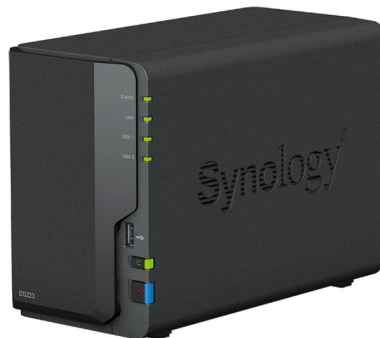

Synology DiskStation DS223, Tower, 2-bays 3.5 SATA HDDSSD, CPU 4-core 1.7 GHz, 2 GB DDR4 non-ECC, RJ-45 1GbE LAN Port, 3 x USB 3.2 Gen 1 Po

Šifra: 53867

Kategorija proizvoda: Eksterni hdd i rackovi

Proizvođač: Synology

Cena: 39.600,00 rsd.

Storage System Type:	NAS
Form Factor:	Tower
Device Location:	External
Built-in Devices:	LED Indicator
CPU:	Realtek RTD1619B
Internal Clock Rate:	1.7 GHz
CPU Installed Quantity:	1
RAM:	2 GB DDR4 SDRAM
NetworkTransport Protocol:	iSCSI SMB NFS FTP HTTP AFP HTTPS SNMP WebDAV LDAP
Data Link Protocol Supports:	Gigabit EthernetFast EthernetEthernet
Provides Data Channel:	SATA
Provides Internal Drive Bay Dimension:	2.5"3.5"
Supports RAID Level:	JBOD Level 0 Level 1
Number of 3.5-inch Hot-Swap Drive Bays:	2
Interface Provided:	LAN: 1x Gigabit EthernetFast EthernetEthernet (RJ-45) USB 3.2 Gen 1: 3x (USB 3.2 (type A))
Fans Quantity:	1 x 92mm
Mounting Capability:	Desktop
External Color:	Black
Included Accessories:	Power Adapter Quick Start Guide
Cable Included:	LAN Cable Power Cord
Certifications:	FCC, CE, BSMI, VCCI, RCM, UKCA,

EAC, CCC, KC

Power Adapter:	External AC 100-240 V, 5060 Hz
Maximum Output Power:	60 W
Power Consumption Operational:	17.343 W
Maximum Operating Ambient Temperature:	40 °C
Minimum Operating Ambient Temperature:	0 °C
Maximum Operating Humidity:	95 %
Minimum Operating Humidity:	5 %
Depth (mm):	232.7 mm
Height (mm):	165 mm