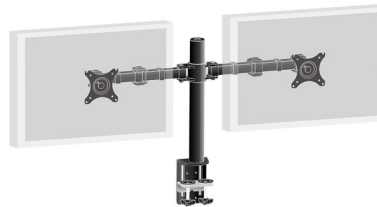

Simple and functional dual desktop arm (DS1002C-B1)

Šifra: 55978

Kategorija proizvoda: OFFICE DECOR

Proizvođač: iiyama

**Cena: 7.598,00** rsd.

Mounting Hardware Type:	Mounting Kit
Parent Products:	Monitor
Ergonomic Features:	Tilt
Maximum Tilt Angle:	-85°
Minimum Tilt Angle:	-15°
Overall Height:	from 200 up to 400
Flat Display Mounting Interface:	from 75mm up to 100mm
Minimum Diagonal Length:	30"
Maximum Diagonal Length:	10"
Maximum Screen Weight:	10 kg
Device Location:	External
External Color:	Black
Warranty Products returnable:	Yes
Warranty Term (month):	36 month(s)
Warranty validation Criteria:	Serial Number
Pack Weight Brutto (kg):	0.05 kg
Pack Weight Netto (kg):	0.03 kg
Pieces in pack:	1
Box Weight Brutto (kg):	0.05 kg
Retail Packaging Net Weight Carton:	0.01 kg
Retail Packaging Net Weight Plastic:	0.01 kg
Packs in Box:	1
Package Type:	Box
EAN Code:	4948570032082