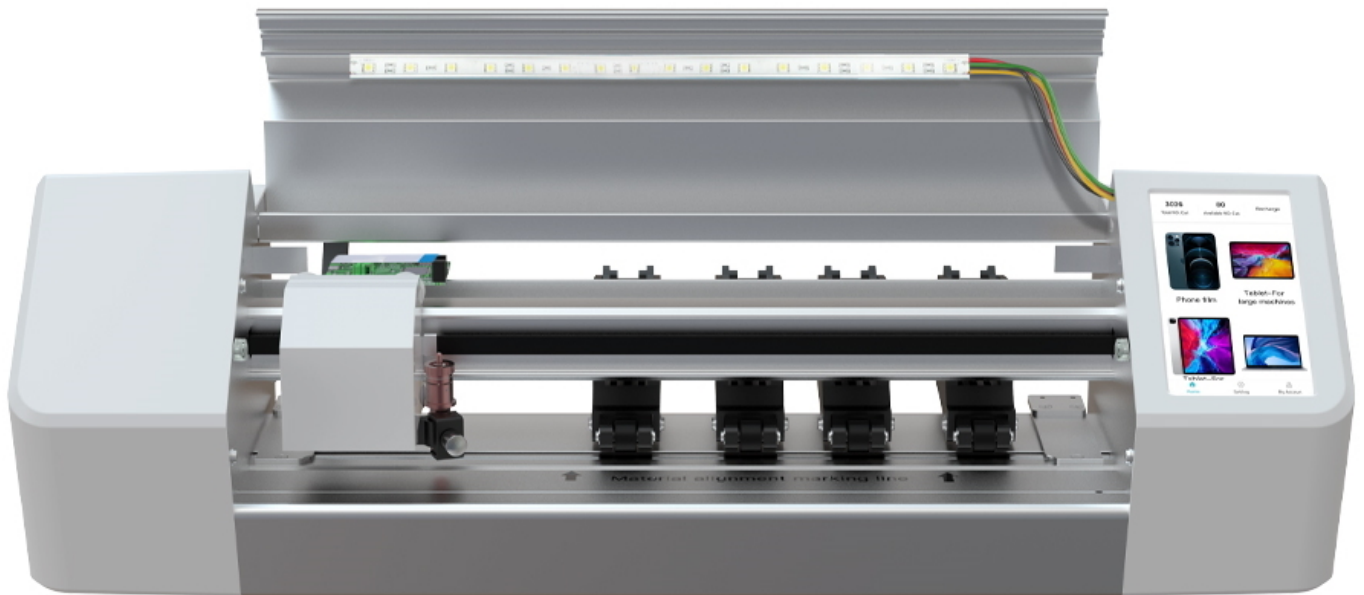

Forever mašina za sečenje do 16inch (40.64 cm)
sa LCD touch screen-om i ugrađenom APP

Šifra: 60343

Kategorija proizvoda: KANCELARIJSKI MATERIJAL

Proizvođač: Forever

Cena: **123.782,00** rsd.

Forever cutting machine up to 16 inch with LCD APP

**FOREVER FILM CUTTING MACHINE
FOR DEVICES WITH SCREENS UP TO 16"**

large LCD display and built-in application

The Forever film cutting machine is a device thanks to which you can protect almost every available

Quick sticking and protection

It's a quick fit that takes 30s. It does not require additional materials, e.g. glues and UV lamps.

Cracked display? The film can be applied for smartphone. It will perfectly smooth and protect it from further damage.

Forever films

A huge offer of film without the need to increase storage space - different formats of cuts for one device model, e.g. notch and cameras covered or not.

The Forever film cutting machine is a device thanks to which you can protect almost every available phone display on the market. Many smartphones have several patterns of film cutouts for the front.